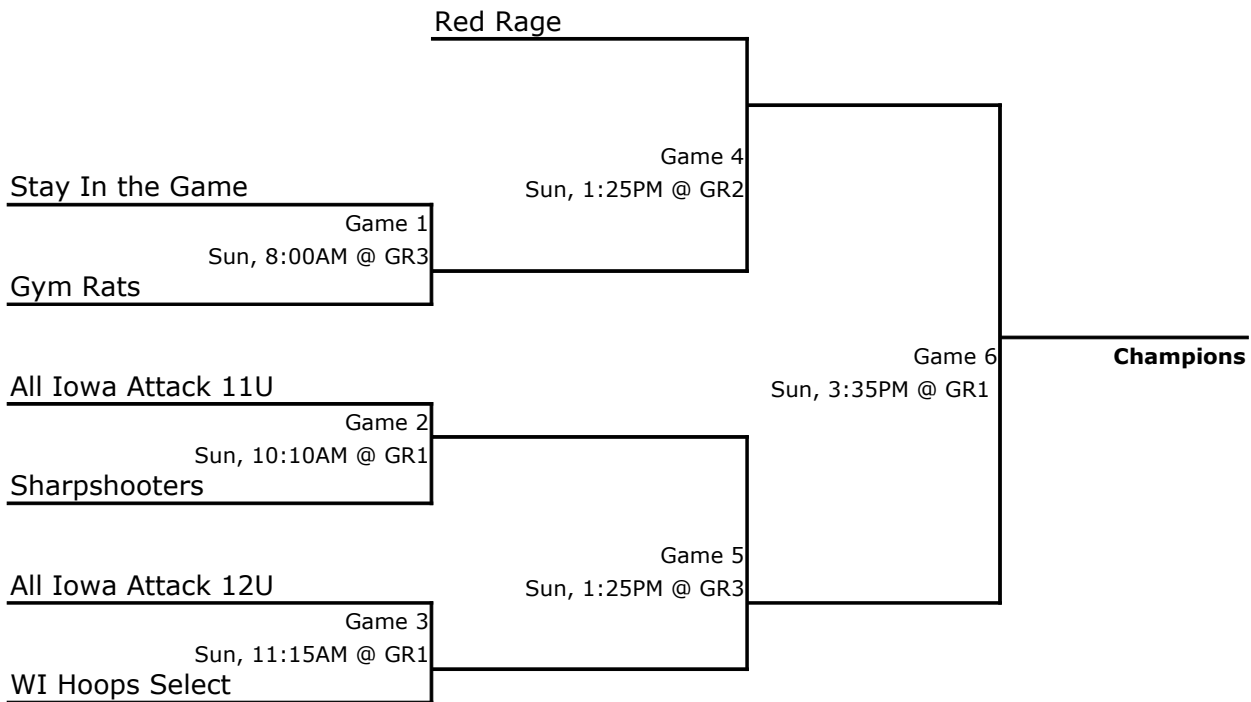

Tournament Play: