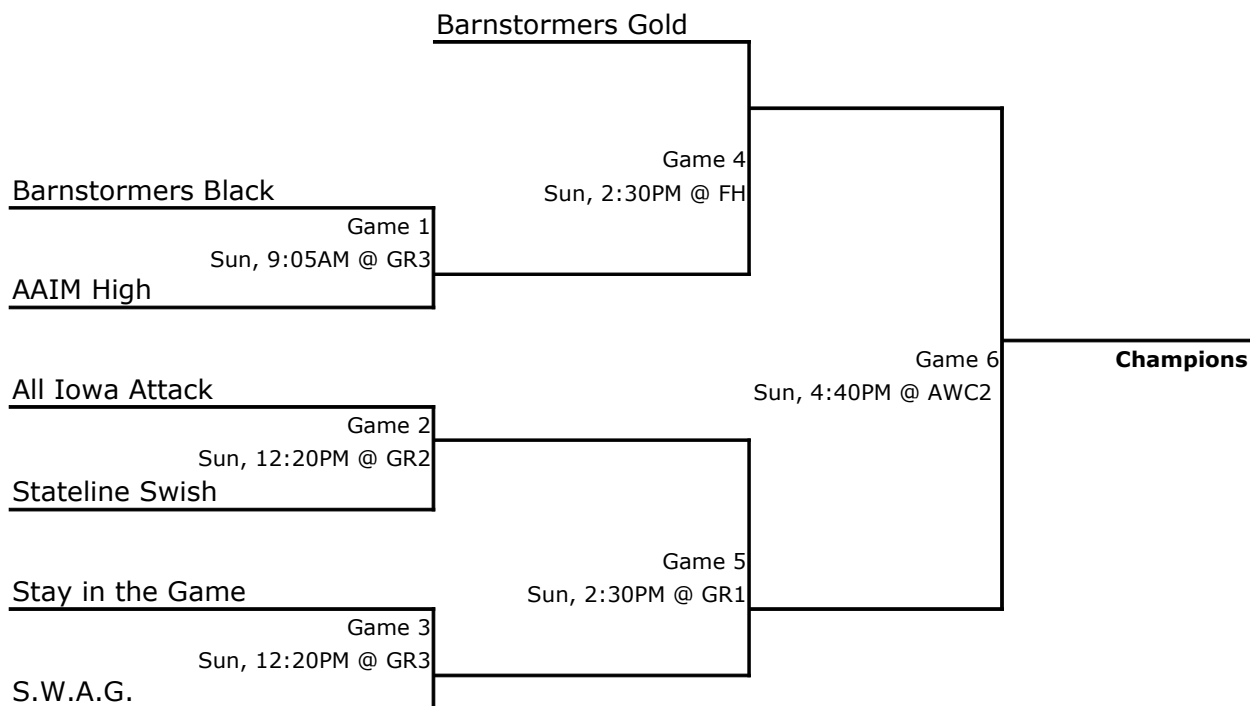

Pool C

1. Barnstormers
2. WI Hoops Select- Fiene
3. Stateline Swish

Pool Play:

A1 vs. A2	Sat, 10:10AM	Fieldhouse
A1 vs. A3	Sat, 6:50PM	Fieldhouse
A1 vs. A4	Sat, 2:30PM	Graber 1
A2 vs. A3	Sat, 2:30PM	Fieldhouse
A2 vs. A4	Sat, 6:50PM	Graber 1
A3 vs. A4	Sat, 10:10AM	Graber 1
B1 vs. B2	Sat, 11:15AM	Fieldhouse
B1 vs. B3	Sat, 7:55PM	Graber 2
B1 vs. B4	Sat, 3:35PM	Graber 1
B2 vs. B3	Sat, 3:35PM	Fieldhouse
B2 vs. B4	Sat, 7:55PM	Graber 1
B3 vs. B4	Sat, 11:15AM	Graber 1
C1 vs. C2	Sat, 10:10AM	Graber 2
C1 vs. C3	Sat, 7:55PM	Fieldhouse
C2 vs. C3	Sat, 3:35PM	Graber 2

Tournament Play:

WI Hoops Select- Fiene

Mississippi River Classic: 13U Division

Pool A

1. Barnstormers Gold
2. Stateline Swish
3. AAIM High
4. Stay in the Game

Pool B

1. Barnstormers Black
2. All Iowa Attack
3. S.W.A.G. (WI)

Pool Play:

A1 vs. A2	Sat, 8:00AM	Graber 2
A1 vs. A3	Sat, 4:40PM	Graber 2
A1 vs. A4	Sat, 12:20PM	Graber 2
A2 vs. A3	Sat, 12:20PM	Graber 3
A2 vs. A4	Sat, 4:40PM	Graber 3
A3 vs. A4	Sat, 7:55PM	Graber 3
B1 vs. B2	Sat, 11:15AM	Graber 2
B1 vs. B3	Sat, 2:30PM	Graber 2
B2 vs. B3	Sat, 6:50PM	Graber 2

Tournament Play:

Mississippi River Classic: 12U Division

Pool A

1. All Iowa Attack 12U
2. Gym Rats
3. Wisconsin Sharpshooters
4. Red Rage

Pool B

1. All Iowa Attack 11U
2. WI Hoops Select
3. Stay in the Game