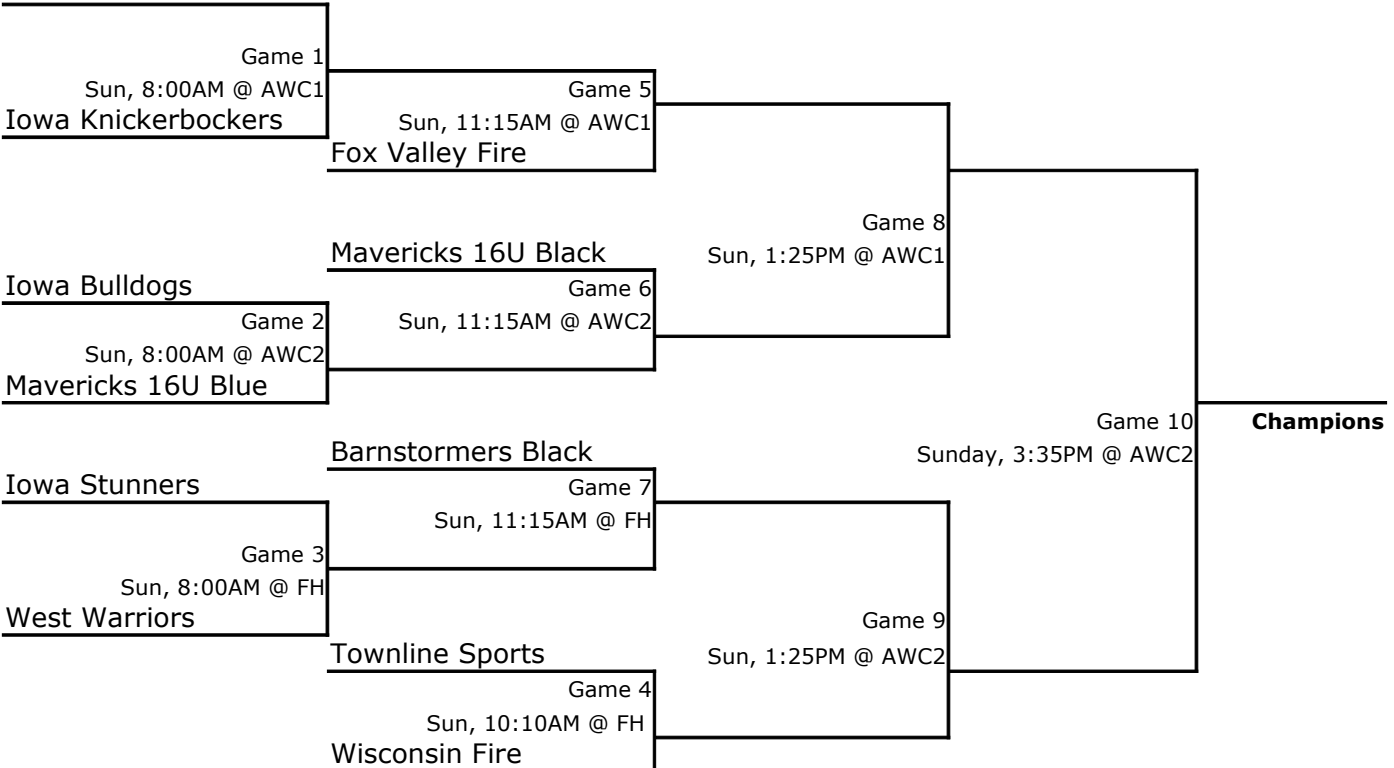

Tournament Play:

Mavericks 17U Blue

Mississippi River Classic: 16U Division

Pool A

1. Mavs Blue
2. Townline Sports
3. West Warriors
4. Fox Valley Fire

Pool B

1. Mavs Black
2. Iowa Knickerbockers
3. Wisconsin Fire
4. Iowa Stunners

Pool C

1. Barnstormers Black
2. All Iowa Attack
3. Iowa Bulldogs

Pool Play:

A1 vs. A2	Sat, 8:00AM	AWC1
A1 vs. A3	Sat, 4:40PM	AWC1
A1 vs. A4	Sat, 12:20PM	AWC2
A2 vs. A3	Sat, 12:20PM	AWC1
A2 vs. A4	Sat, 4:40PM	AWC2
A3 vs. A4	Sat, 8:00AM	AWC2
B1 vs. B2	Sat, 9:05AM	AWC1
B1 vs. B3	Sat, 5:45PM	AWC1
B1 vs. B4	Sat, 1:25PM	AWC2
B2 vs. B3	Sat, 1:25PM	AWC1
B2 vs. B4	Sat, 5:45PM	AWC2
B3 vs. B4	Sat, 9:05AM	AWC2
C1 vs. C2	Sat, 11:15AM	Graber 3
C1 vs. C3	Sat, 8:00AM	Graber 3
C2 vs. C3	Sat, 3:35PM	Graber 3

Tournament Play:

All Iowa Attack

Mississippi River Classic: 15U Division

Pool A

1. Mavs Black
2. All Iowa Attack- Lefty
3. Bound 4 Glory
4. Fox Valley Fire

Pool B

1. Mavs Blue
2. All Iowa Attack
3. WI Hoops Select
4. Iowa Bulldogs