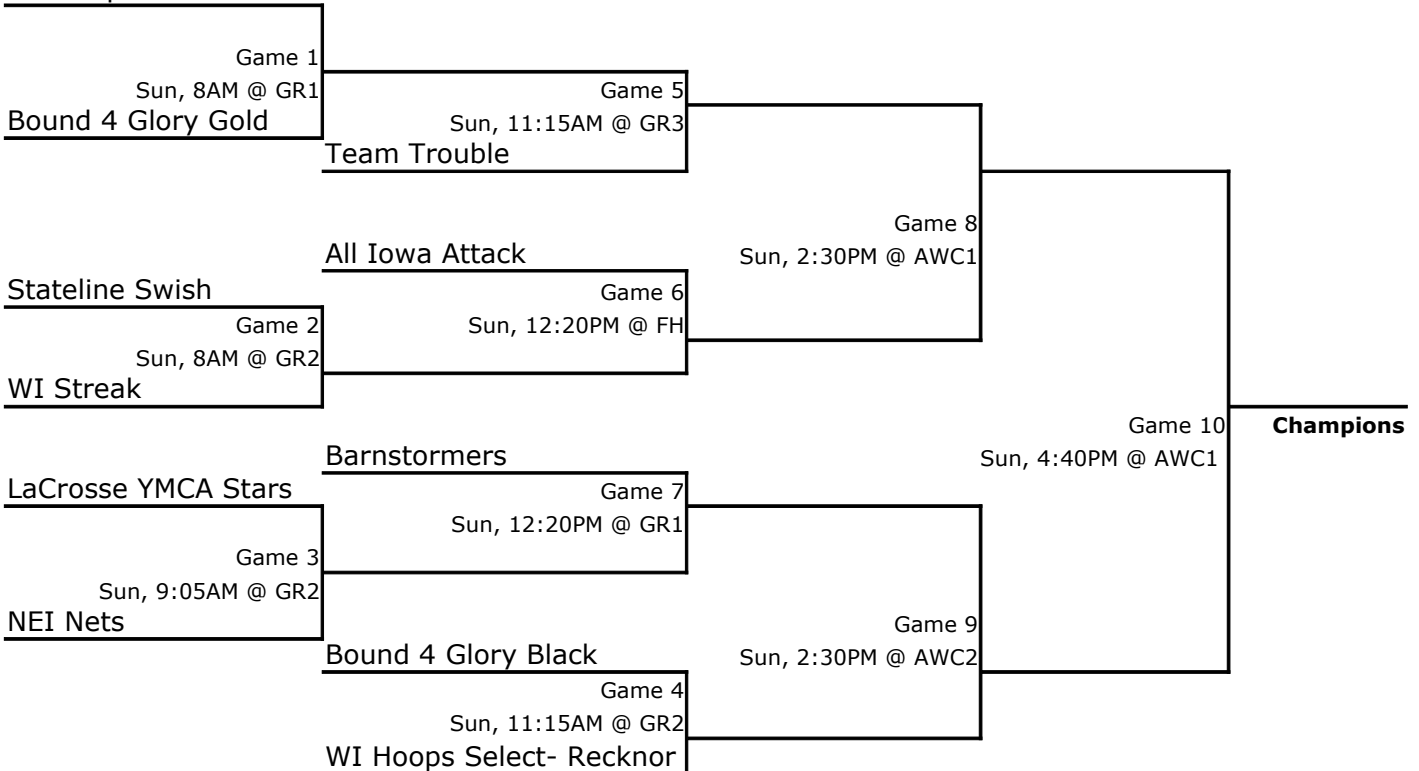

Mississippi River Classic: 14U Division

Pool A

1. Bound 4 Glory Black
2. NEI Nets
3. Wisconsin Streak
4. Team Trouble

Pool B

1. All Iowa Attack
2. WI Hoops Slct -Recknor
3. LaCrosse YMCA Stars
4. Bound 4 Glory Gold

Pool C

1. Barnstormers
2. WI Hoops Select- Fiene
3. Stateline Swish

Pool Play:

A1 vs. A2	Sat, 10:10AM	Fieldhouse
A1 vs. A3	Sat, 6:50PM	Fieldhouse
A1 vs. A4	Sat, 2:30PM	Graber 1
A2 vs. A3	Sat, 2:30PM	Fieldhouse
A2 vs. A4	Sat, 6:50PM	Graber 1
A3 vs. A4	Sat, 10:10AM	Graber 1
B1 vs. B2	Sat, 11:15AM	Fieldhouse
B1 vs. B3	Sat, 7:55PM	Graber 2
B1 vs. B4	Sat, 3:35PM	Graber 1
B2 vs. B3	Sat, 3:35PM	Fieldhouse
B2 vs. B4	Sat, 7:55PM	Graber 1
B3 vs. B4	Sat, 11:15AM	Graber 1
C1 vs. C2	Sat, 10:10AM	Graber 2
C1 vs. C3	Sat, 7:55PM	Fieldhouse
C2 vs. C3	Sat, 3:35PM	Graber 2

Tournament Play:

WI Hoops Select- Fiene

Mississippi River Classic: 13U Division

Pool A

1. Barnstormers Gold
2. Stateline Swish
3. AAIM High
4. Stay in the Game

Pool B

1. Barnstormers Black
2. All Iowa Attack
3. S.W.A.G. (WI)