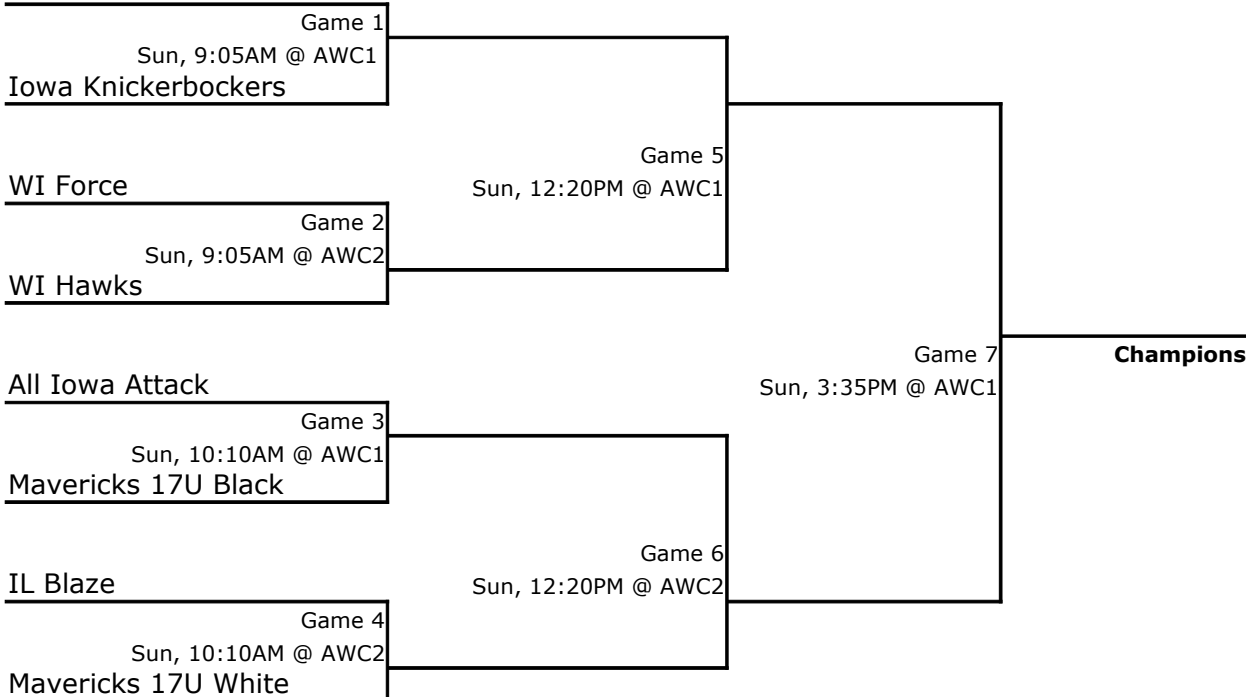

Mississippi River Classic: 17U Division

Pool A

1. Mavs Black
2. IL Blaze
3. WI Hawks
4. Mavs Blue

Pool B

1. Mavs White
2. All Iowa Attack
3. WI Force
4. Iowa Knickerbockers

Pool Play:

A1 vs. A2	Sat, 10:10AM	AWC1
A1 vs. A3	Sat, 6:50PM	AWC1
A1 vs. A4	Sat, 2:30PM	AWC1
A2 vs. A3	Sat. 2:30PM	AWC2
A2 vs. A4	Sat, 6:50PM	AWC2
A3 vs. A4	Sat, 11:15AM	AWC1
B1 vs. B2	Sat, 11:15AM	AWC2
B1 vs. B3	Sat, 7:55PM	AWC1
B1 vs. B4	Sat, 3:35PM	AWC1
B2 vs. B3	Sat, 3:35PM	AWC2
B2 vs. B4	Sat, 7:55PM	AWC2
B3 vs. B4	Sat, 10:10AM	AWC2

Tournament Play:

Mavericks 17U Blue

Mississippi River Classic: 16U Division

Pool A

1. Mavs Blue
2. Townline Sports
3. West Warriors
4. Fox Valley Fire

Pool B

1. Mavs Black
2. Iowa Knickerbockers
3. Wisconsin Fire
4. Iowa Stunners